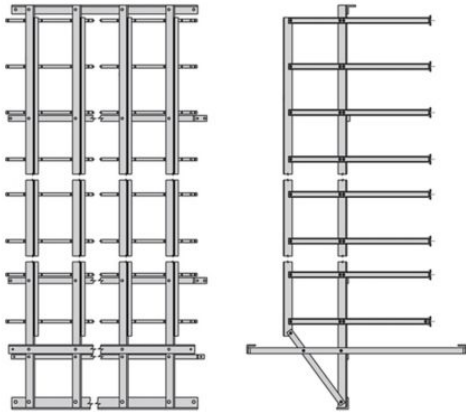

Eaton SB60412001TG

Catalog Number: SB60412001TG

Eaton B-Line series double sided 30 inch shelf width distribution frame, 120" height, 43.62" length, 30" width, 1 vertical with 13 shelves, ASTM A36 structural steel, Telco gray powder coat, Universal distribution frame double sided

General specifications

Product Name
Eaton B-Line series double sided 30 inch shelf width distribution frame

Catalog Number
SB60412001TG

UPC
799038032380

Product Length/Depth
43.62 in

Product Height
120 in

Product Width
30 in

Product Weight
92.823 lb

Certifications
Not Applicable

Product specifications

Type

Universal distribution frame double sided, 1 vertical with 13 shelves

Material

Steel

Application